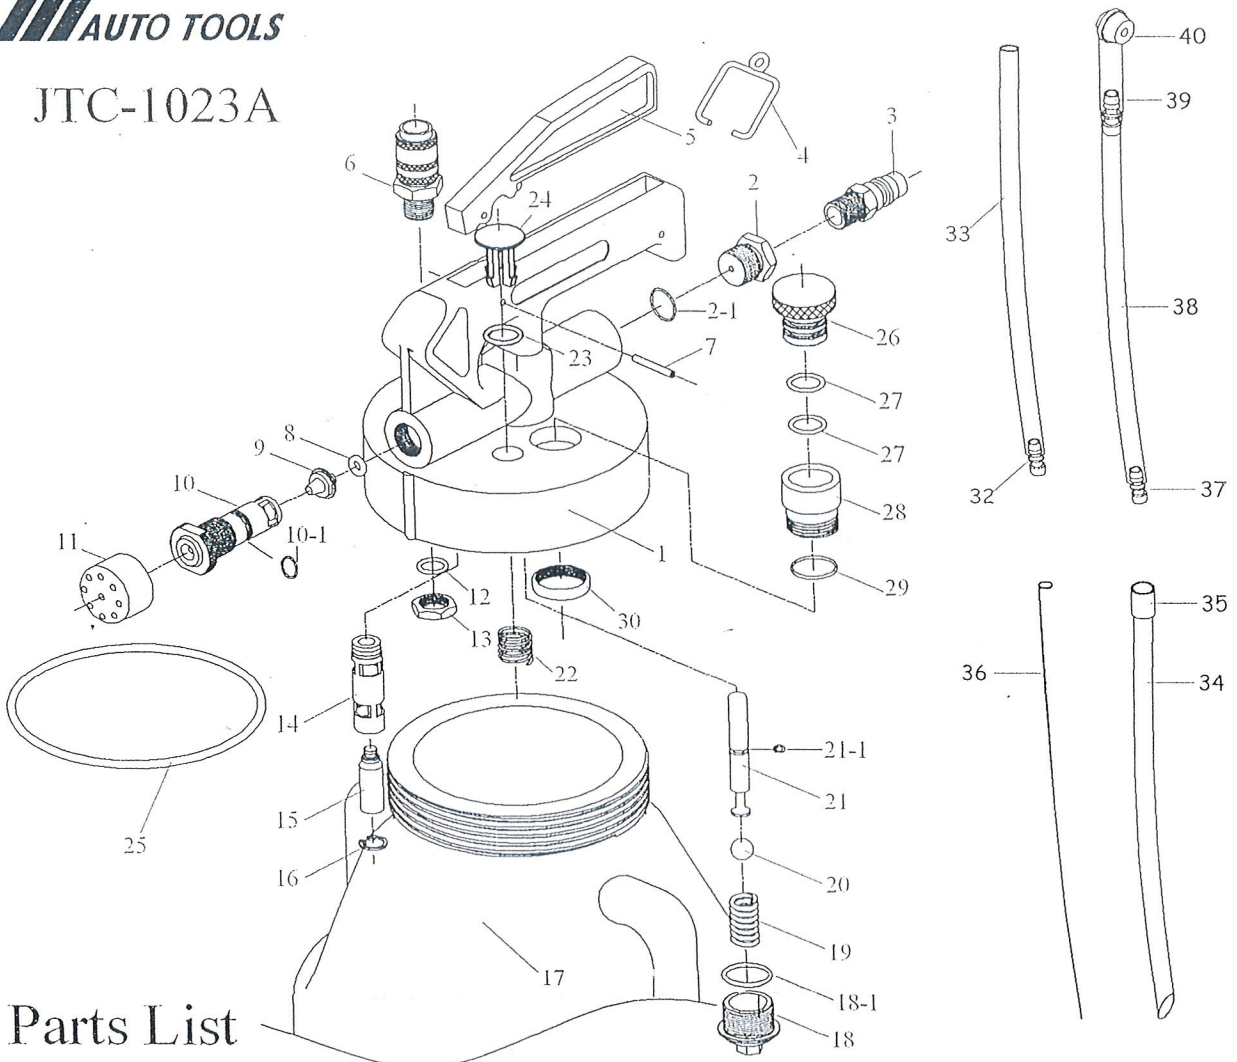

JTC-1023A

Parts List

Index No.	Parts No.	Description	Remarks	Index No.	Parts No.	Description	Remarks
1	JTC-1023A-1	Cover Housing		20	JTC-1023A-20	Steel Ball	
2	JTC-1023A-2	Inlet Nut		21	JTC-1023A-21	Valve	
2-1	JTC-1023A-2-1	O Ring $\phi 13 \times 2.5$		21-1	JTC-1023A-21-1	O Ring $\phi 3.9 \times 2$	
3	JTC-1023A-3	Air Inlet Coupler		22	JTC-1023A-22	Spring	
4	JTC-1023A-4	Fixing Ring		23	JTC-1023A-23	O Ring $\phi 13 \times 2$	
5	JTC-1023A-5	Trigger		24	JTC-1023A-24	Safe Valve	
6	JTC-1023A-6	Fluid Inlet Coupler		25	JTC-1023A-25	Packing	
7	JTC-1023A-7	Pin		26	JTC-1023A-26	Oil Outlet Cover	
8	JTC-1023A-8	O Ring $\phi 4.42 \times 2.62$		27	JTC-1023A-27	O Ring $\phi 15 \times 2$	
9	JTC-1023A-9	Vacuum Valve		28	JTC-1023A-28	Oil Outlet Housing	
10	JTC-1023A-10	Vacuum Body		29	JTC-1023A-29	O Ring $\phi 20 \times 1.2$	
10-1	JTC-1023A-10-1	O Ring $\phi 11 \times 2$		30	JTC-1023A-30	Lock Nut	
11	JTC-1023A-11	Noise-Reduction Net		31	-	-	
12	JTC-1023A-12	O Ring $\phi 10 \times 1.8$		32	JTC-1023A-32	Coupler	
13	JTC-1023A-13	Lock Nut		33	JTC-1023A-33	$\phi 9.5 \times \phi 6.5$ PU Hose	
14	JTC-1023A-14	Safety Valve		34	JTC-1023A-34	$\phi 5.3 \times \phi 6.7$ Nylon Hose	
15	JTC-1023A-15	Safety Cup		35	JTC-1023A-35	$\phi 6.7 \times \phi 8$ Adapter	
16	JTC-1023A-16	C Locker		36	JTC-1023A-36	Leader Wire	
17	JTC-1023A-17	Tank 8.5L		37	JTC-1023A-37	Coupler	
18	JTC-1023A-18	Locking Screw		38	JTC-1023A-38	$\phi 4 \times \phi 8$ Silicon Hose	
18-1	JTC-1023A-18-1	O Ring $\phi 19 \times 3$		39	JTC-1023A-39	Adapter	
19	JTC-1023A-19	Spring		40	JTC-1023A-40	Brake Coupler	