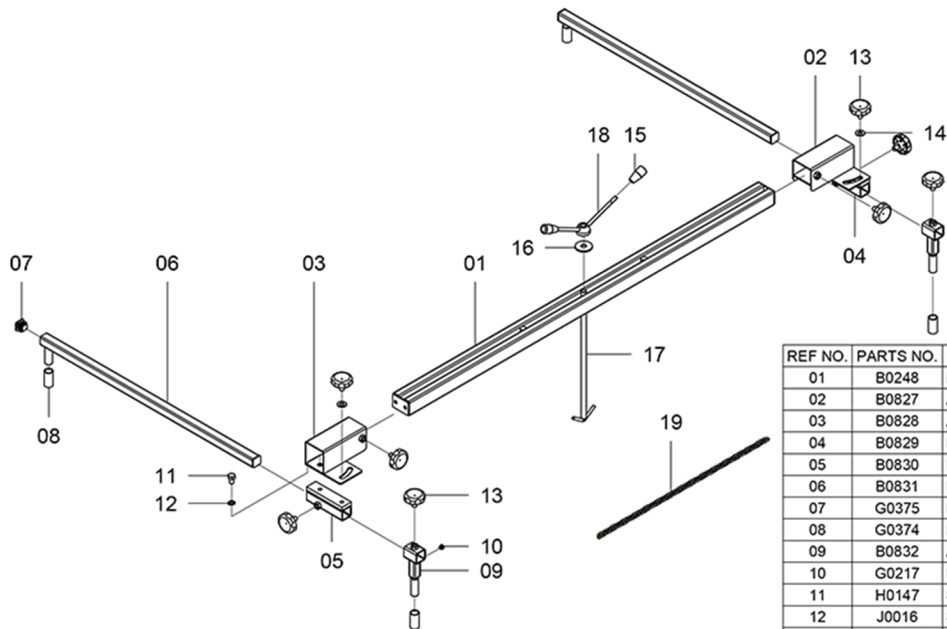

ES417 UNIVERSAL TRANSVERSE ENGINE SUPPORT

REF NO.	PARTS NO.	DESCRIPTION	QTY
01	B0248	Main Bar	1
02	B0827	Adjustable Angle Set	1
03	B0828	Adjustable Angle Set	1
04	B0829	Removal Tube A	1
05	B0830	Removal Tube B	1
06	B0831	Extension Tube	2
07	G0375	Rubber Cover	4
08	G0374	Rubber Cover	4
09	B0832	Adjustable Height Set	2
10	G0217	Plug	2
11	H0147	Screw	2
12	J0016	Spring Washer	2
13	H0259	Release Knob Screw	8
14	J0133	Washer	2
15	G0173	Grip	2
16	C0227	Washer	1
17	B0243	Stud	1
18	B0244	Adjusting Nut	1
19	M0005	Chain	1